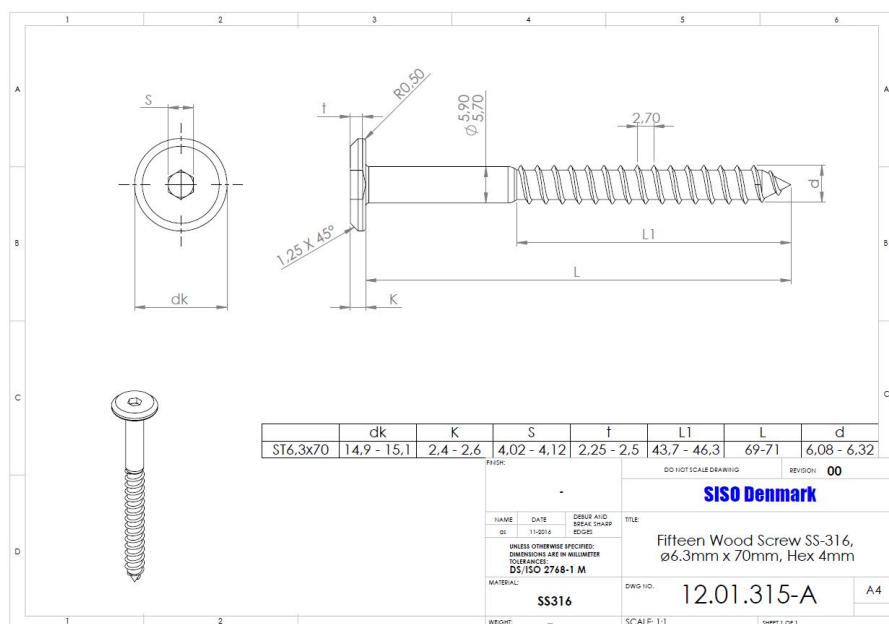

PRODUCT SHEET

Description:

Fifteen Wood Screw SS316, $\phi 6.3\text{mm} \times 50\text{mm}$, Hex 4mm

Item number:

12.01.305-0

Units	Box	Carton	HS Code	Barcode
Pcs.	200	1200	7318141090	
				5704866020114

SISO A/S